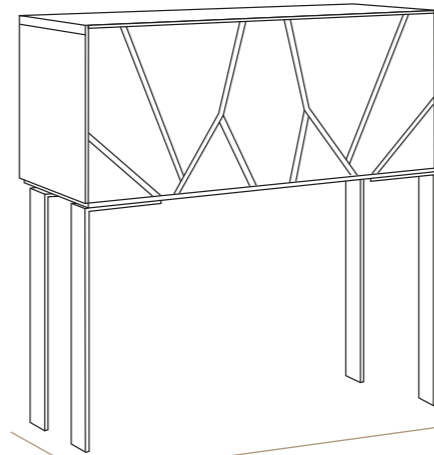

design by Norki

L 3,6×H 3,85×D 1,3ft

**Materials**

Sheared Shearling 15 mm,  
French Curly Shearling  
Astrakan, Horse hide,  
Cowhide, Sheared Mink 5 mm

Custom hides and colors available  
according to our catalog

**Wood**

Walnut, Beech or Solid Oak

**Legs**

Matt tinted natural Corten Steel

40 cm  
1,3ft

110 cm  
3,6ft

117,5 cm  
3,85ft

NK