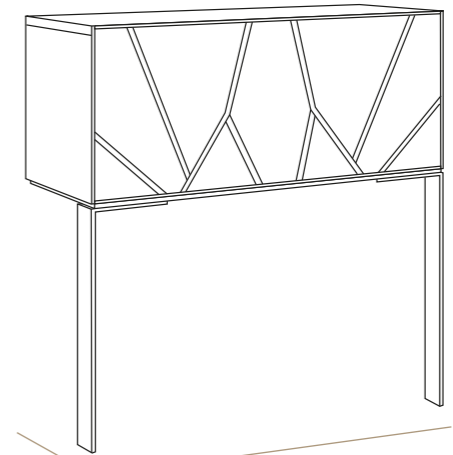

Legs

Matt tinted natural Corten Steel

40 cm
1,3ft

110 cm
3,6ft

117,5 cm
3,85ft