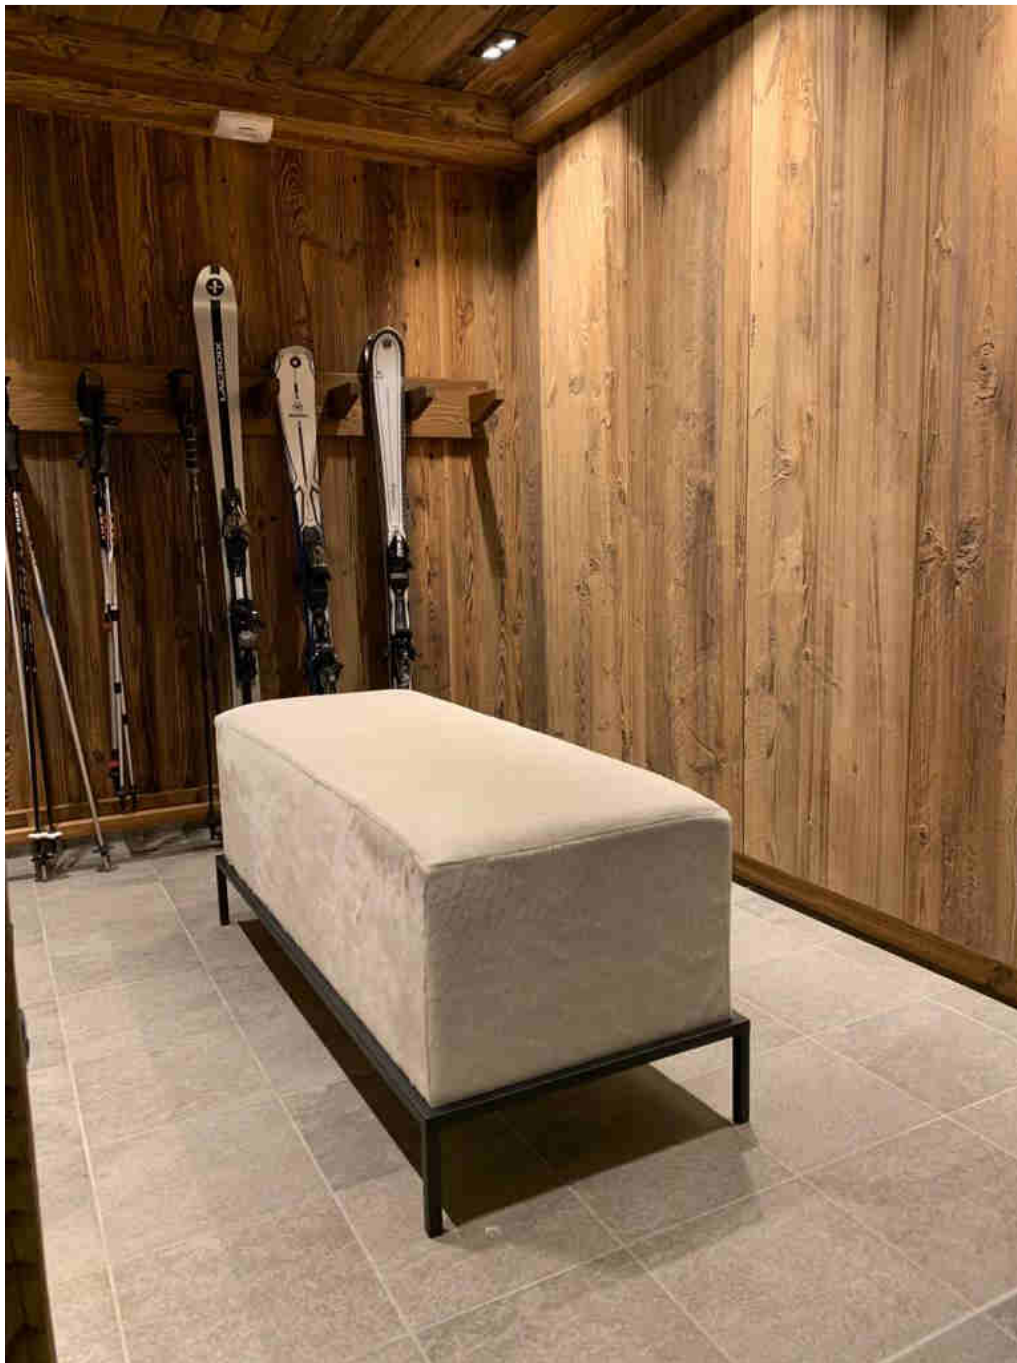

Collection

Steeler Design By Norki®

Steeler – Base acier, structure bois et recouvrement peau de vache naturelle blanche – 130x55xh50 cm

Steel base, wooden structure, natural white cowhide upholstery – 4,3x1,8xh1,6 ft

Steeler – Base acier, structure bois et recouvrement agneau rasé blanc – 150x55xh50 cm

Steel base, wooden structure, natural white shearling upholstery – 4,9x1,8xh1,64ft

<i>Design Name</i>	STEELER
<i>Design by</i>	Norki
<i>Materials</i>	Cowhide – Steel base
<i>Colors</i>	Natural white cowhide or shearling
<i>Size</i>	120x55xh50 cm
<i>Custom size</i>	Yes
<i>Custom colors</i>	Available in all our shearling, sheepskin and cowhide colors range