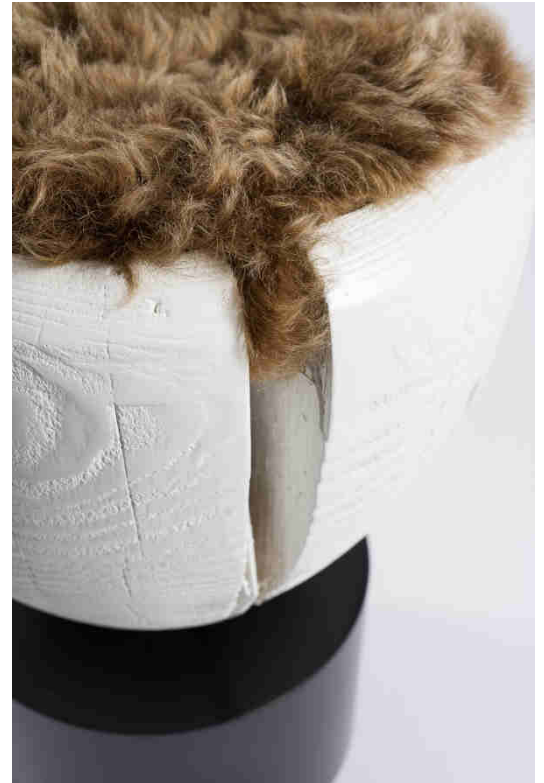

Collection

Shako Design By Norki®

*Shako – Mouton rasé 5 cm Meche M, socle en épiceá massif
5 cm Sheared sheepskin – Meche M Color -, solid spruce*

<i>Design Name</i>	SHAKO
<i>Design by</i>	Norki
<i>Materials</i>	5 cm Sheared sheepskin – Solid spruce
<i>Colors</i>	Meche M
<i>Size</i>	Ø 34 cm (1,1ft) Seat height 44 cm (1,4ft)
<i>Custom size</i>	No
<i>Custom colors</i>	Available in all our shearling and sheepskin color range Wood available in all colors