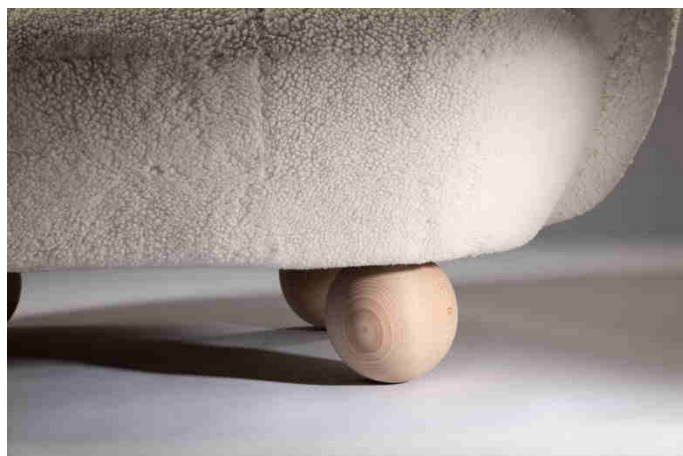

Collection

Quake Design By Norki®

Quake – Agneau curly naturel blanc – Pieds ronds chêne massif
Natural white curly shearling – Solid oak round feet

| | |
|----------------------|---|
| <i>Design Name</i> | QUAKE |
| <i>Design by</i> | Norki |
| <i>Materials</i> | Natural white curly shearling – Round solid oak legs |
| <i>Colors</i> | Natural white |
| <i>Size</i> | Width 115 cm (3,8ft) |
| | Seat height 44 cm (1,4ft) |
| | Depth 93 cm (3,1ft) |
| | Total Height 96 cm (3,1ft) Round legs Ø19 cm (0,6ft) |
| <i>Custom size</i> | No |
| <i>Custom colors</i> | Yes – Available in all our shearling color range |
| | Legs available in black |