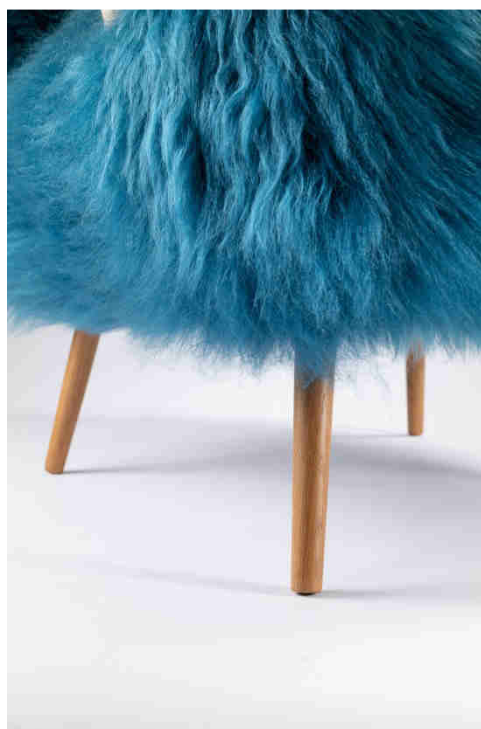

Collection

Alpina Scandic - Design By Norki®

Alpina – Mouton scandinave poils longs turquoise – Pieds et accoudoirs chêne massif
Scandinavian turquoise long hairs sheepskin – Solid oak legs and arms

<i>Design Name</i>	<i>ALPINA SCANDIC ARMCHAIR</i>
<i>Design by</i>	<i>Norki</i>
<i>Materials</i>	<i>Scandic Sheepskin – Solid oak legs and arms</i>
<i>Colors</i>	<i>Scandic turquoise sheepskin</i>
<i>Size</i>	<i>Length 192 cm (6,3ft) Seat height 45 cm (1,5ft) Depth 75 cm (2,5ft) Total Height 90 cm (3ft)</i>
<i>Custom size</i>	<i>No</i>
<i>Custom colors</i>	<i>Yes – Available in all our shearling or sheepskin color range Legs and arms available in black</i>